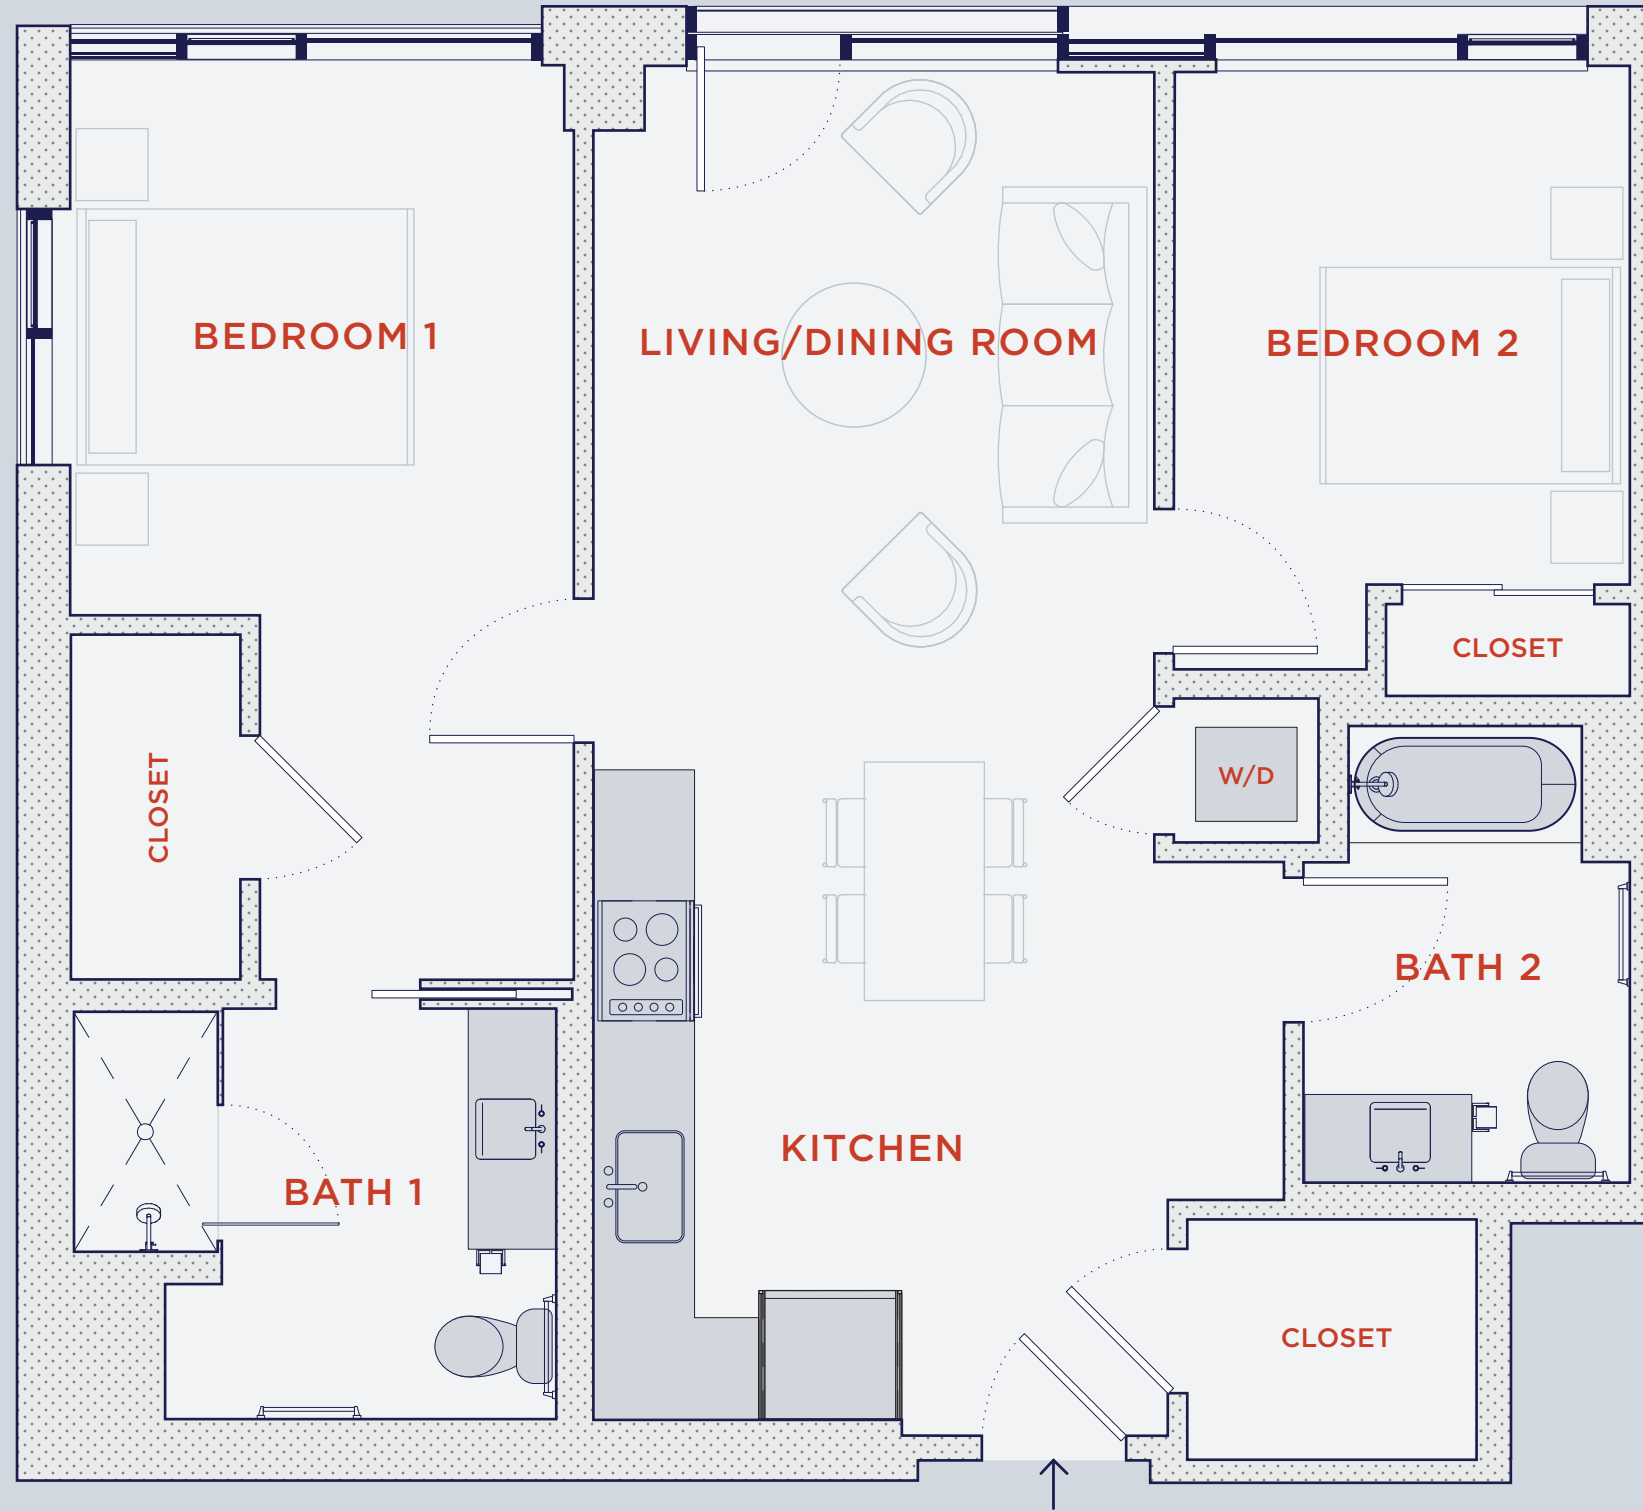

WINDOW ONLY  
AT LEVELS 6-8

Availability of apartments, prices, special offers and specifications are subject to change without notice. Square footage listed for the floor plans are approximations and are subject to change depending on where each floor plan is located.

Unit 08 950 SF  
Two Bedroom - Levels 3-9  
**923 FOLSOM STREET**